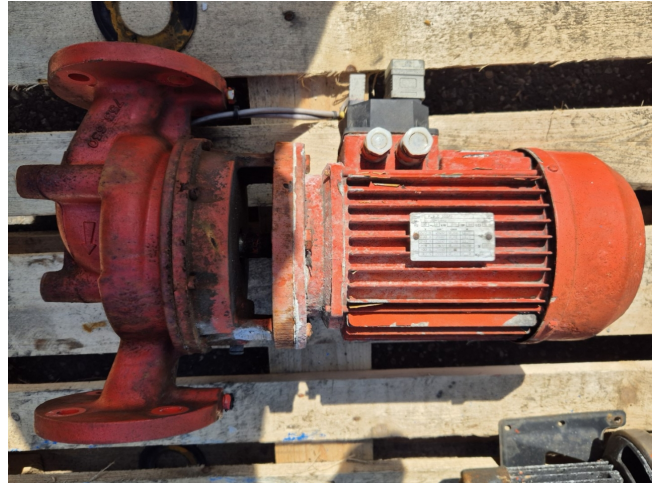

Salmson LPC205-14/3

Specifications

Marca	Salmson
Tipo	LPC205-14/3
Potencia máx. (kW)	3,0
Stock	1

Description

Used Salmson LPC205-14/3

Used Salmson LPC205-14/3 water pump with a P S.C 100/3 electric motor with the following specifications: 50 Hz - 3 kW - 2820 RPM. Dimensions: 220x340x550 mm (LxWxH).